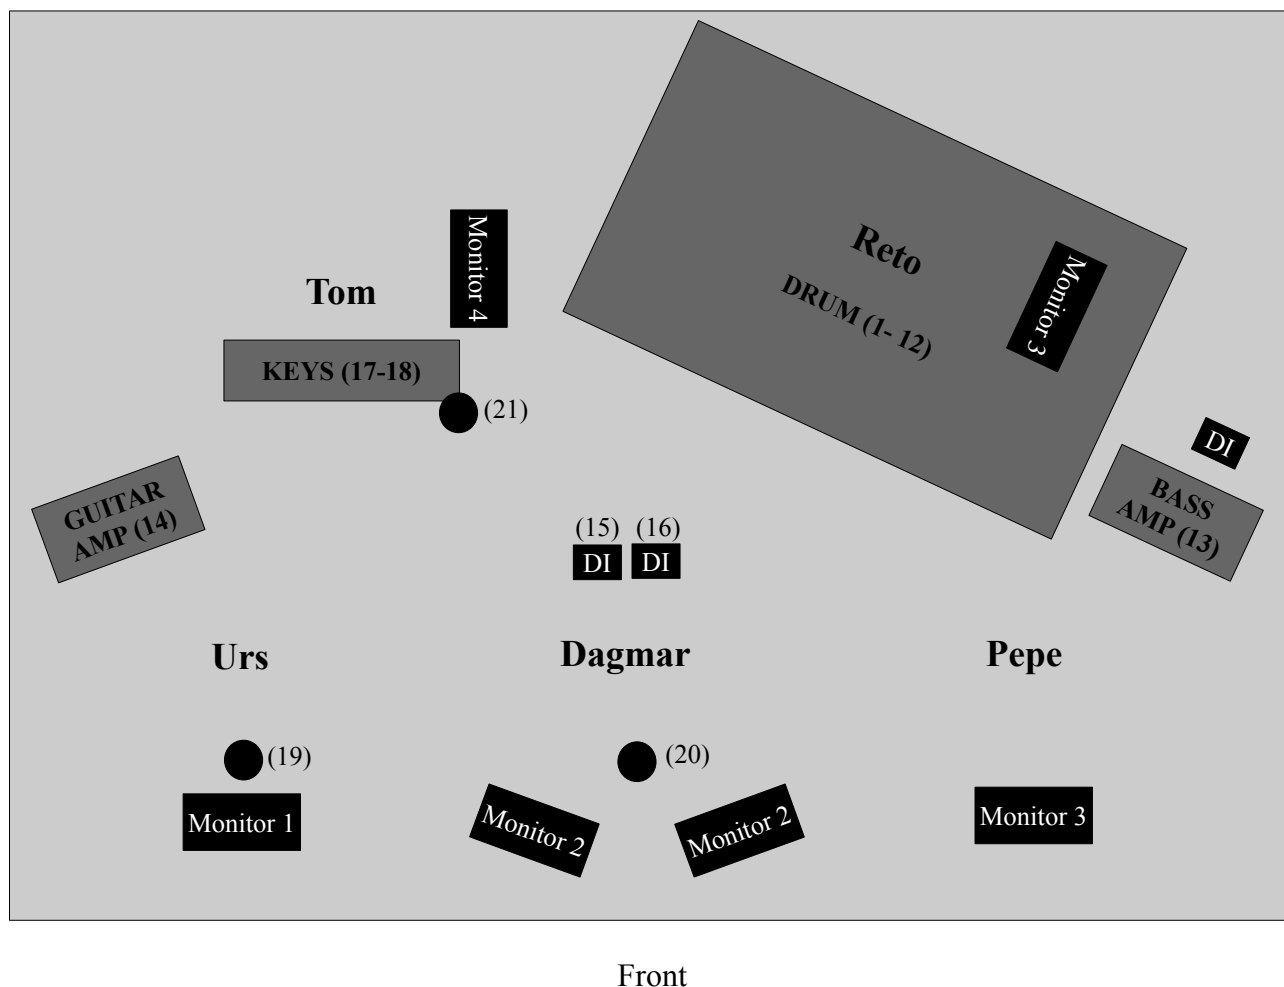

prozack - stageplan 2010

CHANNELS – LINES

1 – 12 DRUMS

- 13 BASS (DI oder Mic)
- 14 GUITAR (Mic)
- 15 AC. GUITAR I (DI)
- 16 AC. GUITAR II (DI)
- 17 KEY L (XLR oder DI)
- 18 KEY R (XLR oder DI)
- 19 VOC GUITAR
- 20 VOC LEAD (Own Mic)
- 21 VOC KEY

MONITOR – LINES

- 1 URS
- 2 DAGMAR
- 3 PEPE & RETO
- 4 TOM